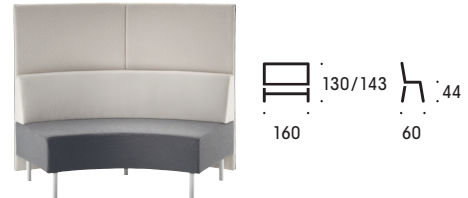

KAARI

Design Henri Halla-aho

MATERIALS

Upholstery: fixed fabric upholstery.
Metallic parts: silver, graphite grey, chrome, black or white.

MORE INFORMATION

Allows for different entireties to be created by combining straight and curved elements. The curved elements are 160 cm wide and straight elements are 120 cm wide.
Available antimicrobial.

ISKU

KAARI

Design Henri Halla-aho

3711

3711

3711

3711

Drawing board