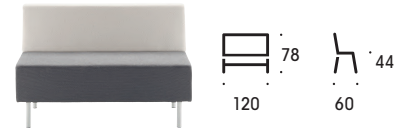

KAARI

Design Henri Halla-aho

MATERIALS

Upholstery: fixed fabric upholstery.
Metallic parts: silver, graphite grey, chrome, black or white.

MORE INFORMATION

Allows for different entireties to be created by combining straight and curved elements. The curved elements are 160 cm wide and straight elements are 120 cm wide.
Available antimicrobial.

ISKU

KAARI

Design Henri Halla-aho

3711

3711

3711

3711

Drawing board