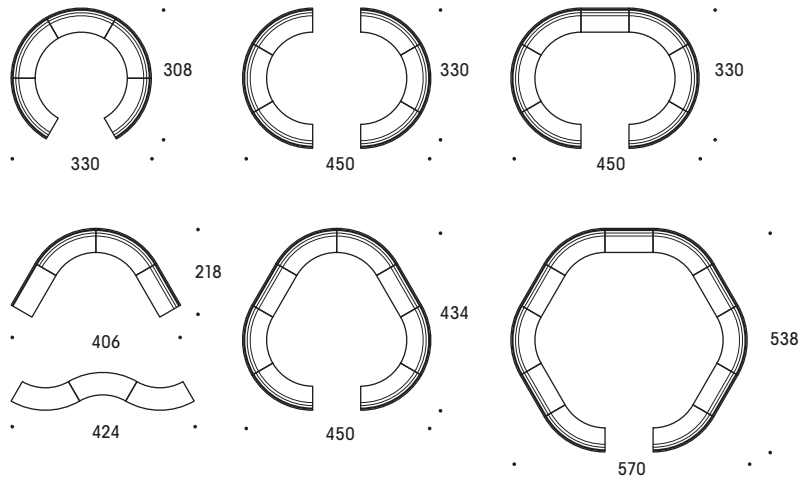

KAARI

Design Henri Halla-aho

3711

3711

3711

3711

Drawing board

ISKU